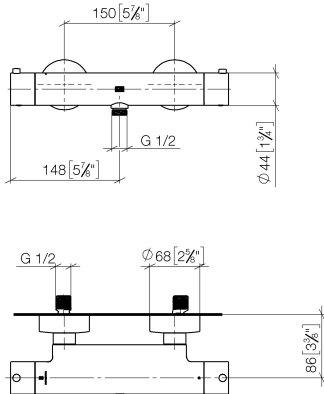

Shower thermostat for wall mounting - Chrome

34 442 832

- slide-on rosettes Ø 70 mm
- gauge 150 mm - 13 mm
- 1/2" shower outlet
- with volume control

 Chrome

34 442 832-00

 Soft Black

34 442 832-69

Shower thermostat for wall mounting - Chrome

34 442 832

mm [inches]

Flow rate chart

Certificates

LGA_38561.

Shower thermostat for wall mounting - Chrome

34 442 832

Parts for other finishes can be found here: [Soft Black](#)

Spare parts list

No.	Item Number	Name	Quantity used	Delivery time
1	90 20 83 007 00-00	handle	1	2
2	90 15 05 083 00 90	cartridge	1	2
3	90 90 03 176 00 90	diverter	1	2
4	90 27 83 030 00-00	connection	1	2