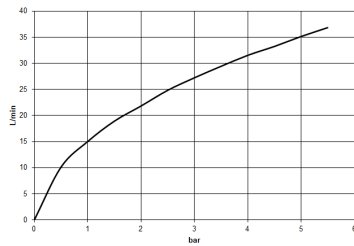

Shower thermostat for wall mounting - Chrome

34 442 832

- slide-on rosettes Ø 70 mm
- gauge 150 mm - 13 mm
- 1/2" shower outlet
- with volume control

 Chrome

34 442 832-00

 Soft Black

34 442 832-69

Shower thermostat for wall mounting - Chrome

34 442 832

mm [inches]

Flow rate chart

Certificates

LGA_38561.

Shower thermostat for wall mounting - Chrome

34 442 832

Parts for other finishes can be found here: [Soft Black](#)