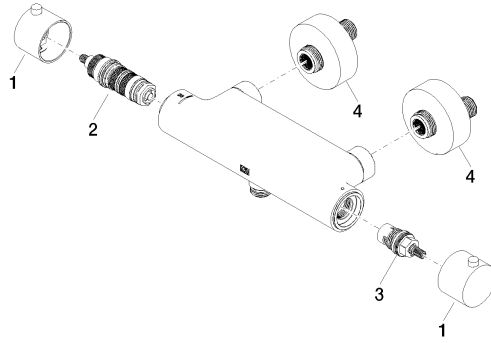

Shower thermostat for wall mounting - Chrome

34 442 832

- slide-on rosettes Ø 70 mm
- gauge 150 mm - 13 mm
- 1/2" shower outlet
- with volume control

 Chrome

34 442 832-00

 Soft Black

34 442 832-69

Shower thermostat for wall mounting - Chrome

34 442 832

mm [inches]

Flow rate chart

Certificates

LGA_38561.

Shower thermostat for wall mounting - Chrome

34 442 832

Parts for other finishes can be found here: [Soft Black](#)

Spare parts list

No.	Item Number	Name	Quantity used	Delivery time
1	90 20 83 007 00-00	handle	1	2
2	90 15 05 083 00 90	cartridge	1	2
3	90 90 03 176 00 90	diverter	1	2
4	90 27 83 030 00-00	connection	1	2